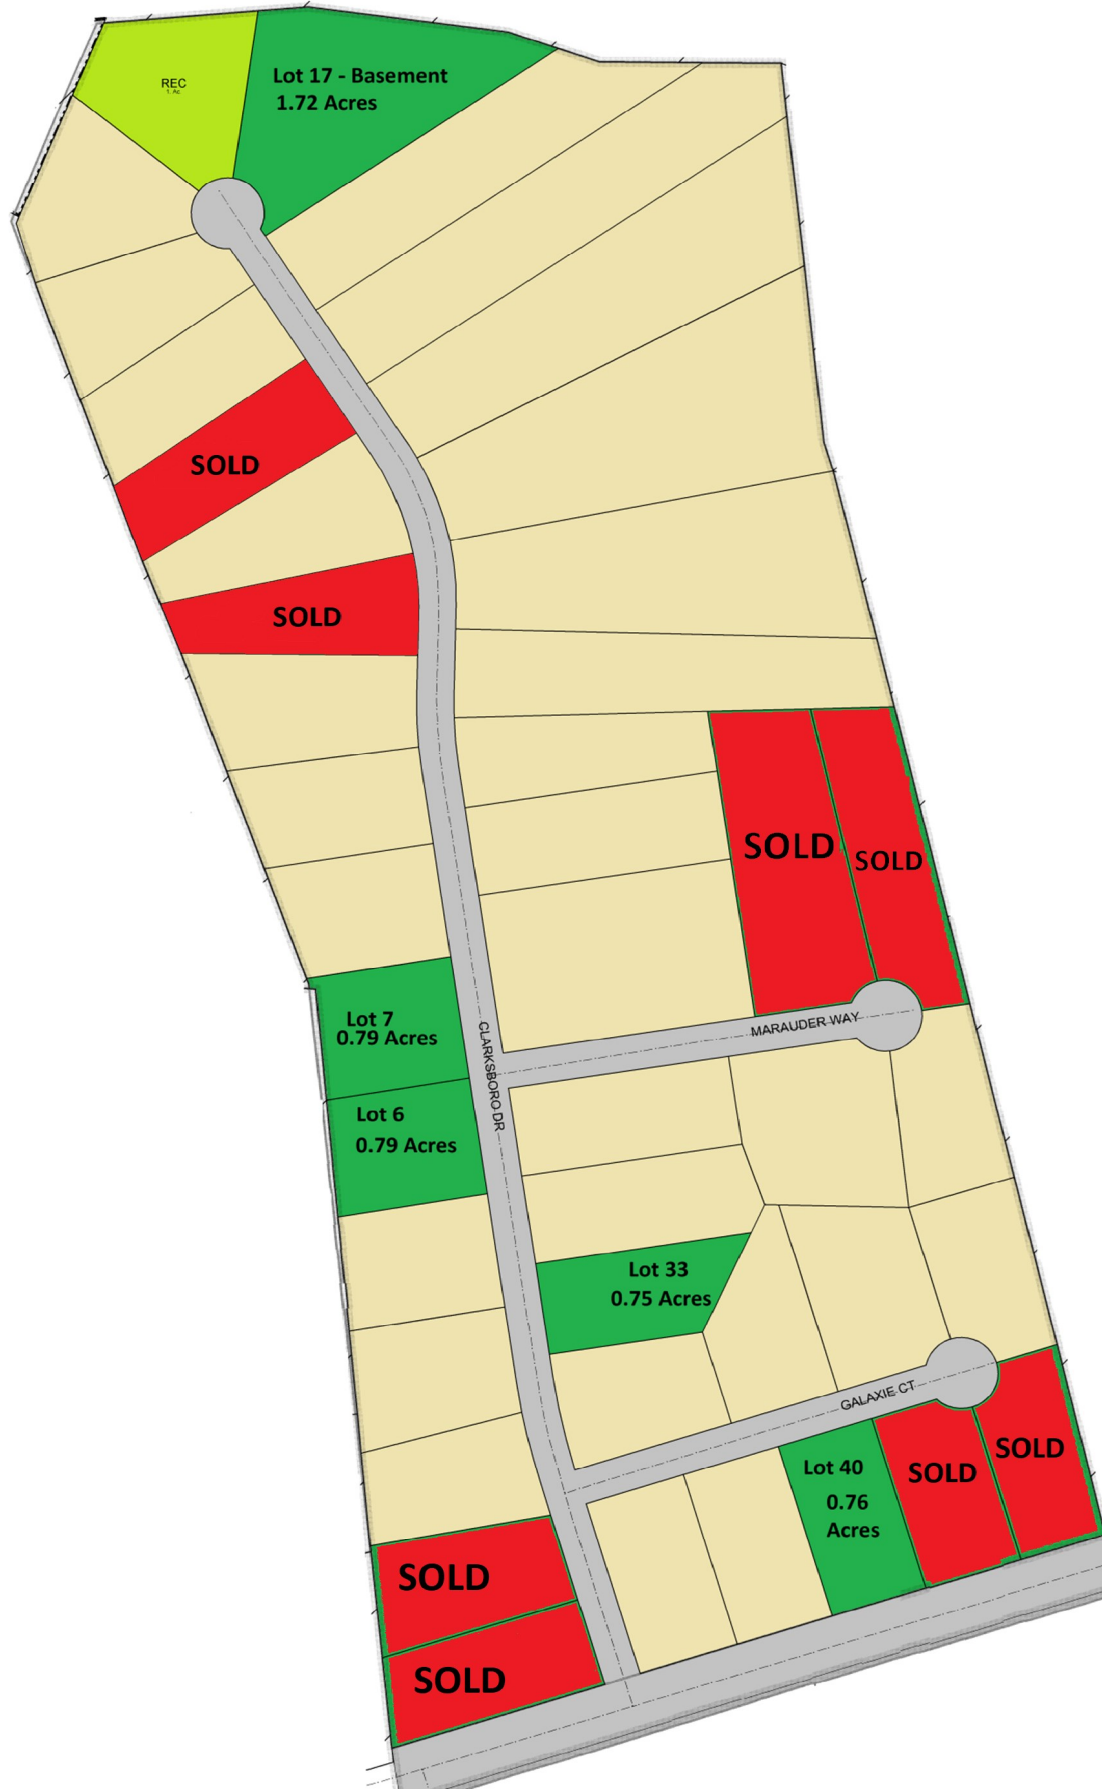

13 Lots
From
0.75 to 1.72 Acres!

Marketed by The Sells Moore Team:

Sales Manager: Jason Moore

Brightview Homes, LLC

Sales Agent: Kim Miller 678-572-7316

sellsmooreteam@remax-legends.com

©2020 SellsMooreTeam.com

The above information is believed to be accurate, but not warranted. Prices are subject to change.
Above photos are stock photos. 8/4/22

RE/MAX
LEGENDS